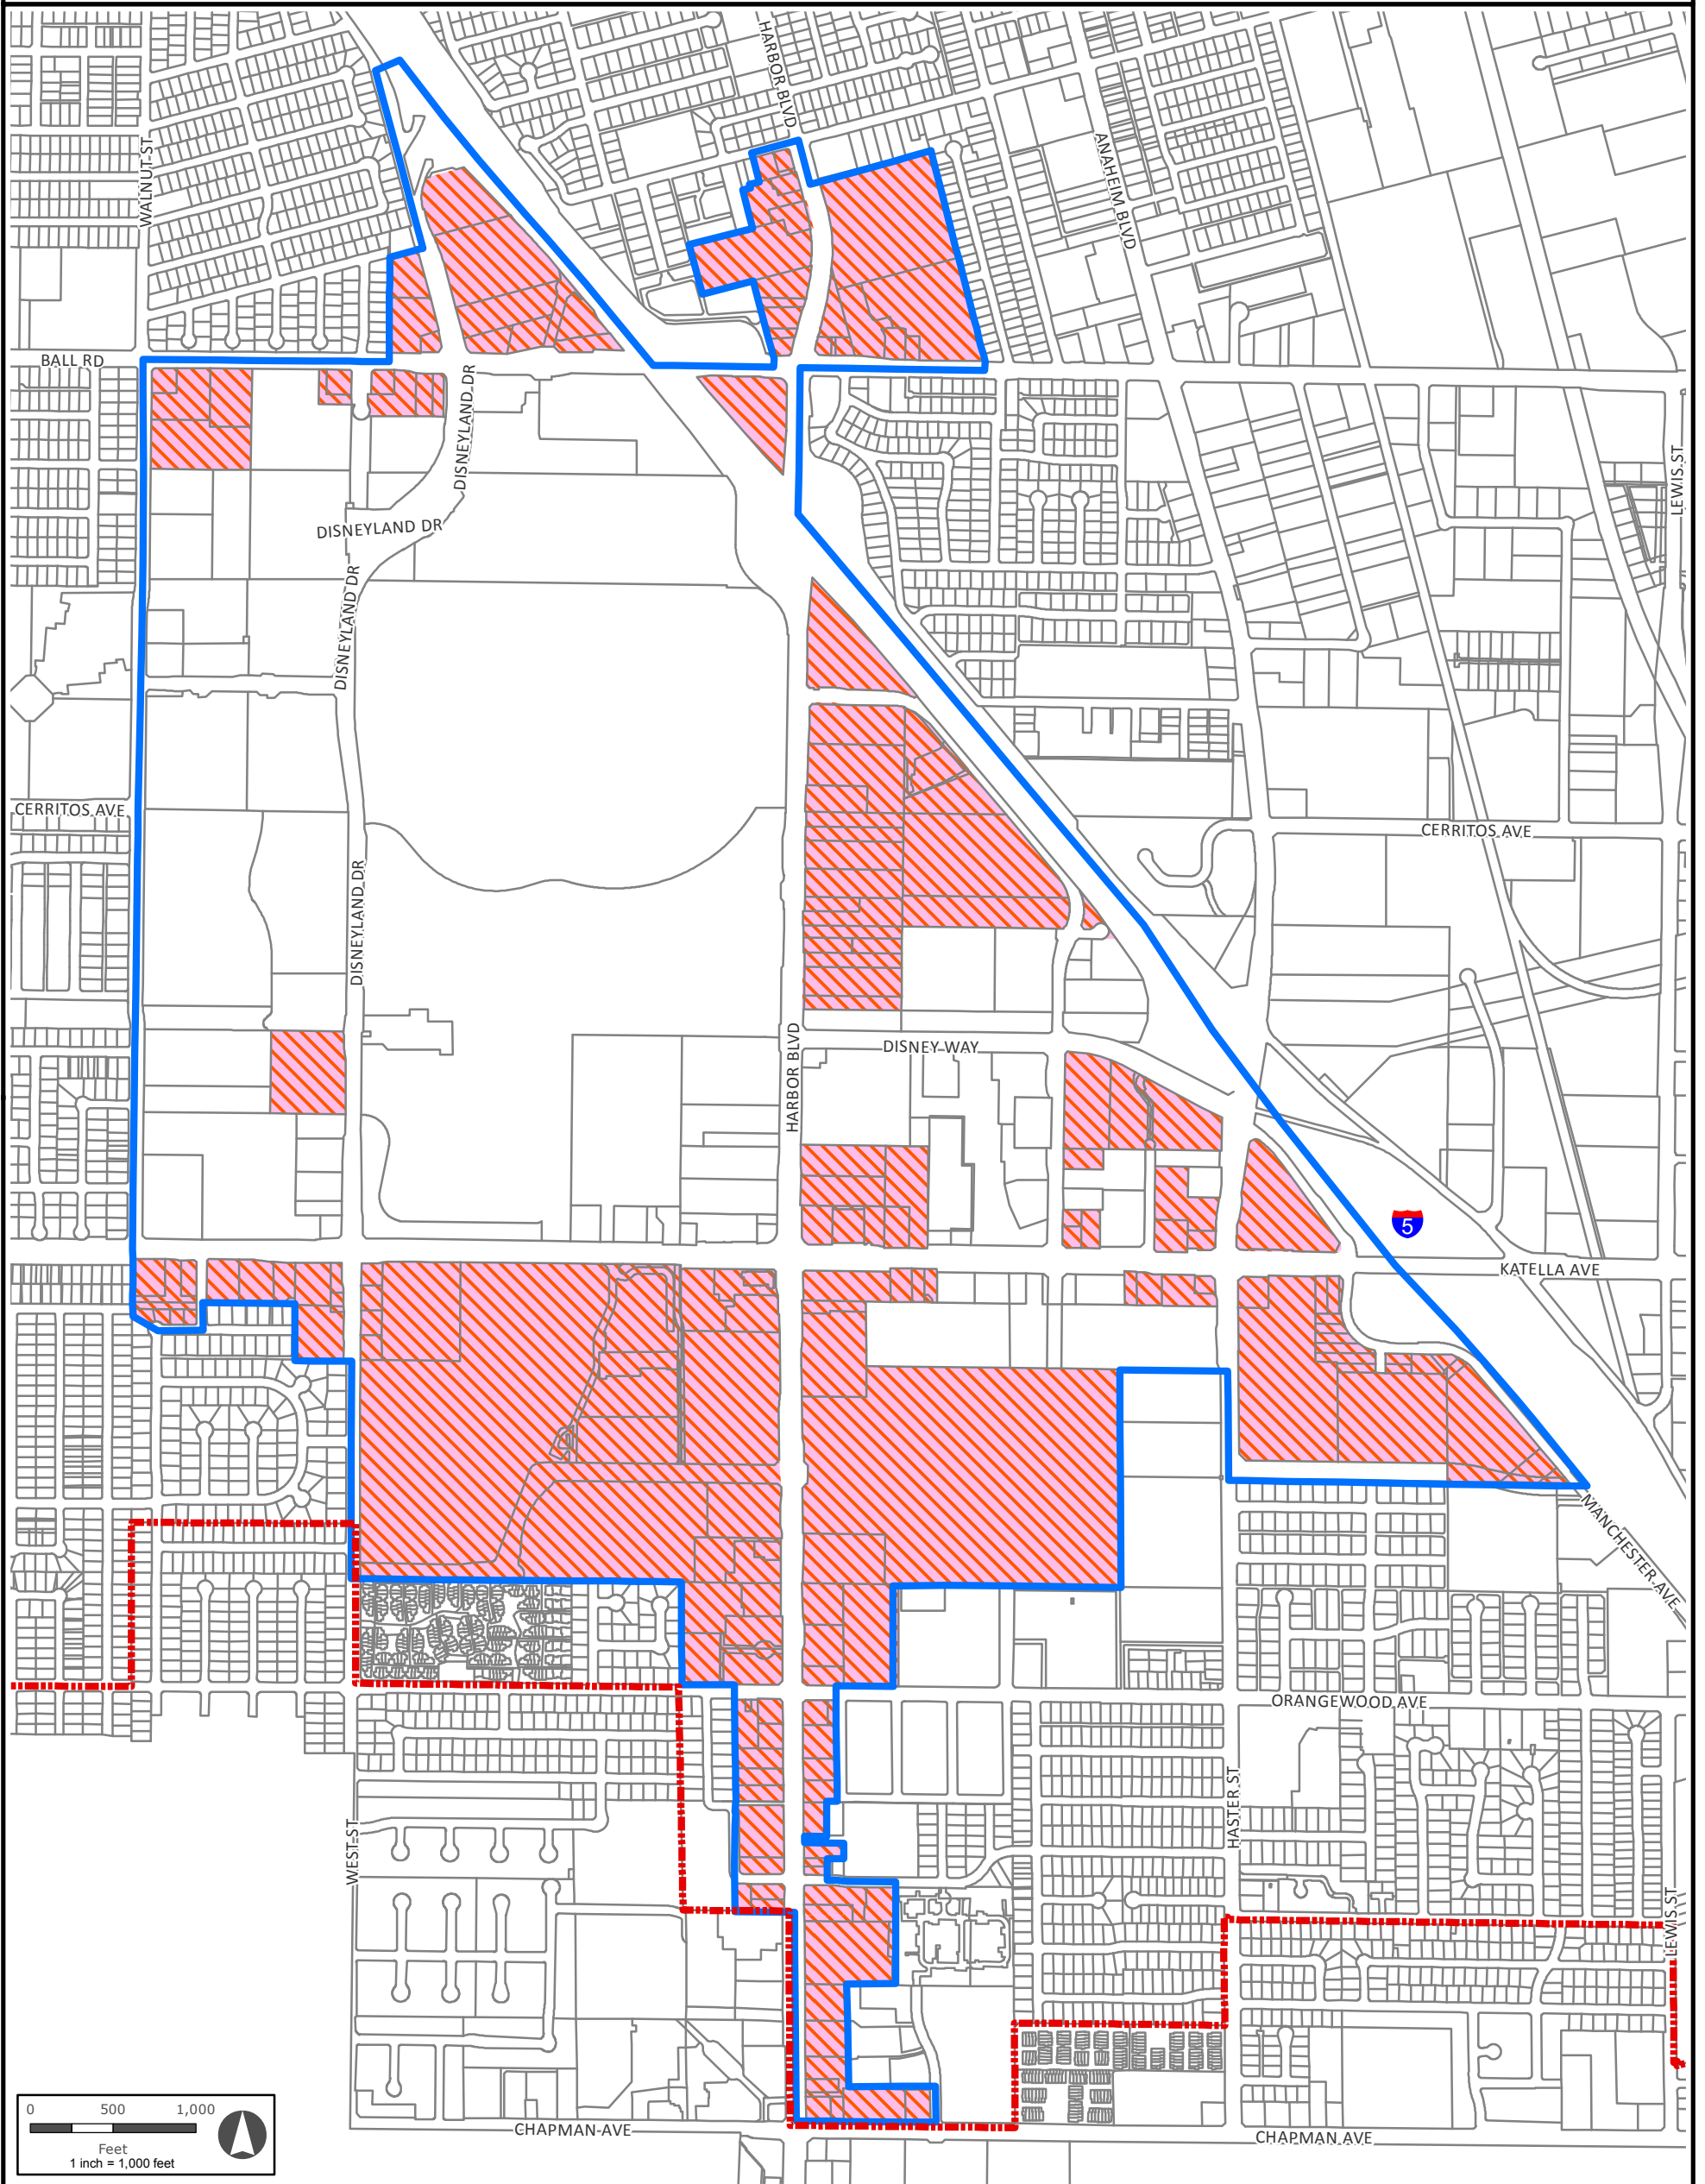

Anaheim Resort Specific Plan 92-2

Map Location

-  The Anaheim Resort ®
-  ARSP No. 92-2
-  City Boundary

City of Anaheim
GIS Central
February 01, 2017