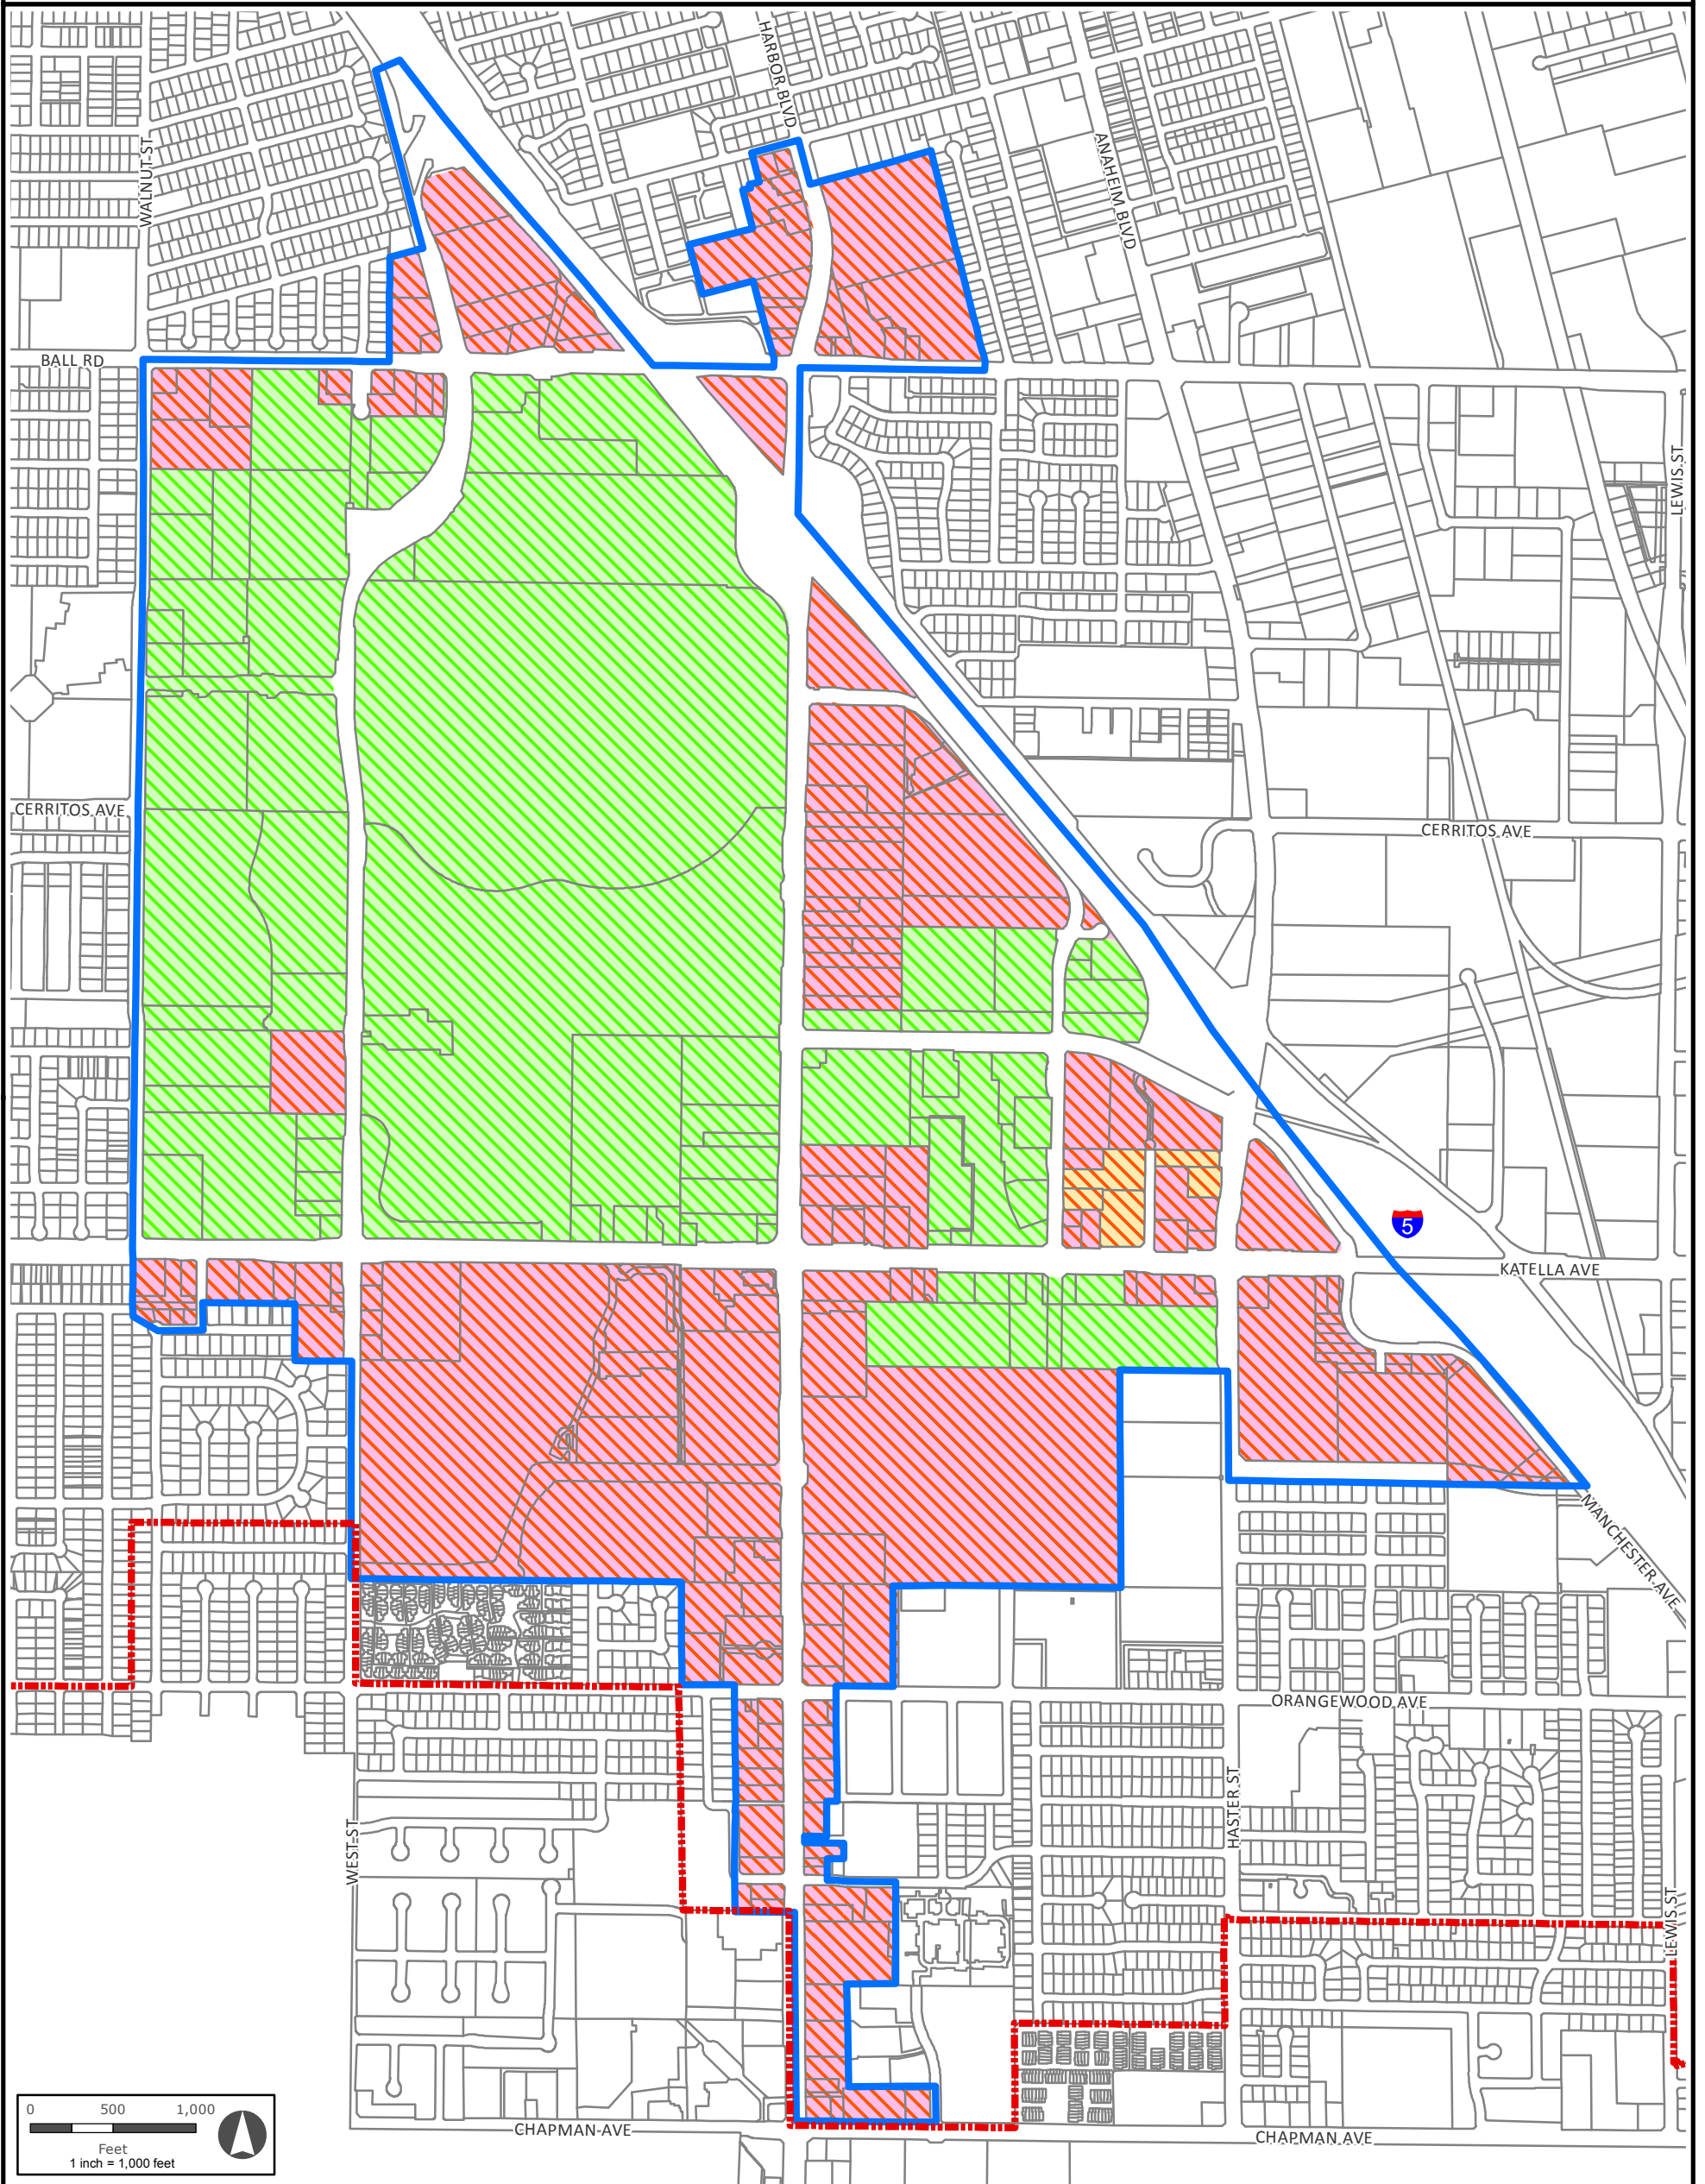

The Anaheim Resort™

-  City Boundary
-  The Anaheim Resort™
-  Disneyland Resort Specific Plan No. 92-1
-  Anaheim Resort Specific Plan No. 92-2
-  Hotel Circle Specific Plan No. 93-1

City of Anaheim
GIS Central
February 01, 2017