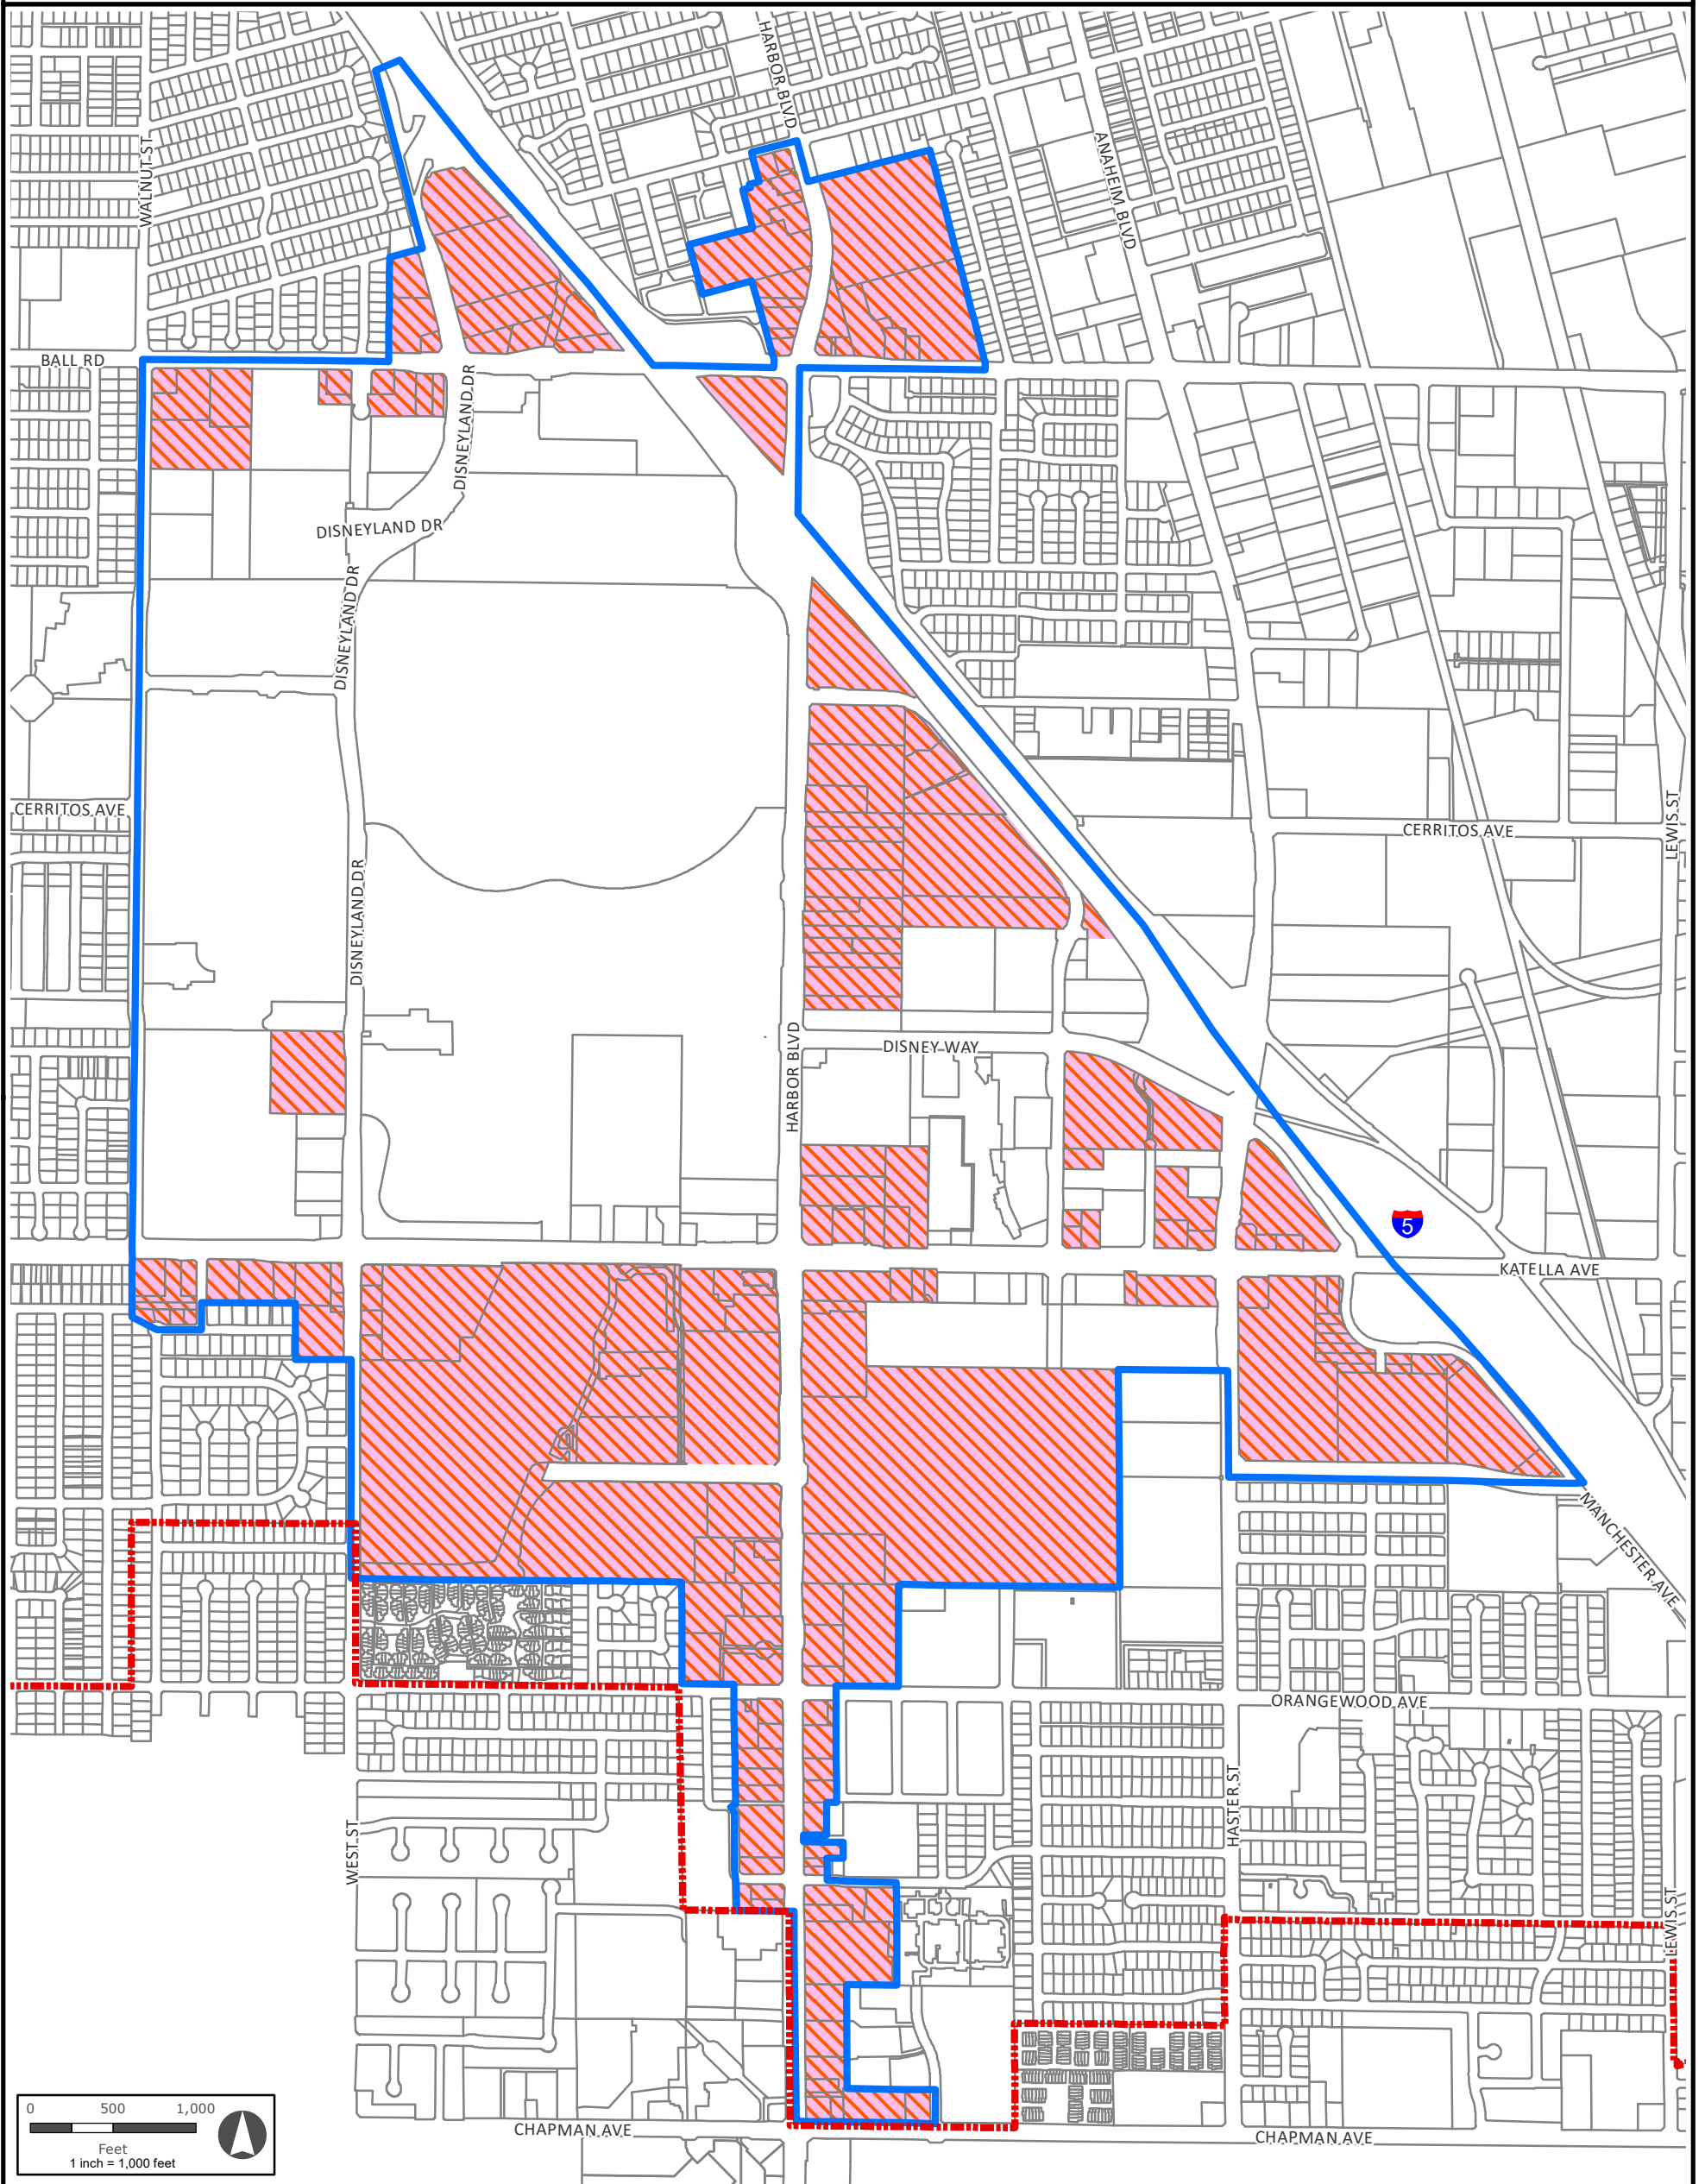

# Anaheim Resort Specific Plan 92-2

Map Location

-  The Anaheim Resort™
-  ARSP No. 92-2
-  City Boundary

City of Anaheim  
GIS Central  
May 10, 2023