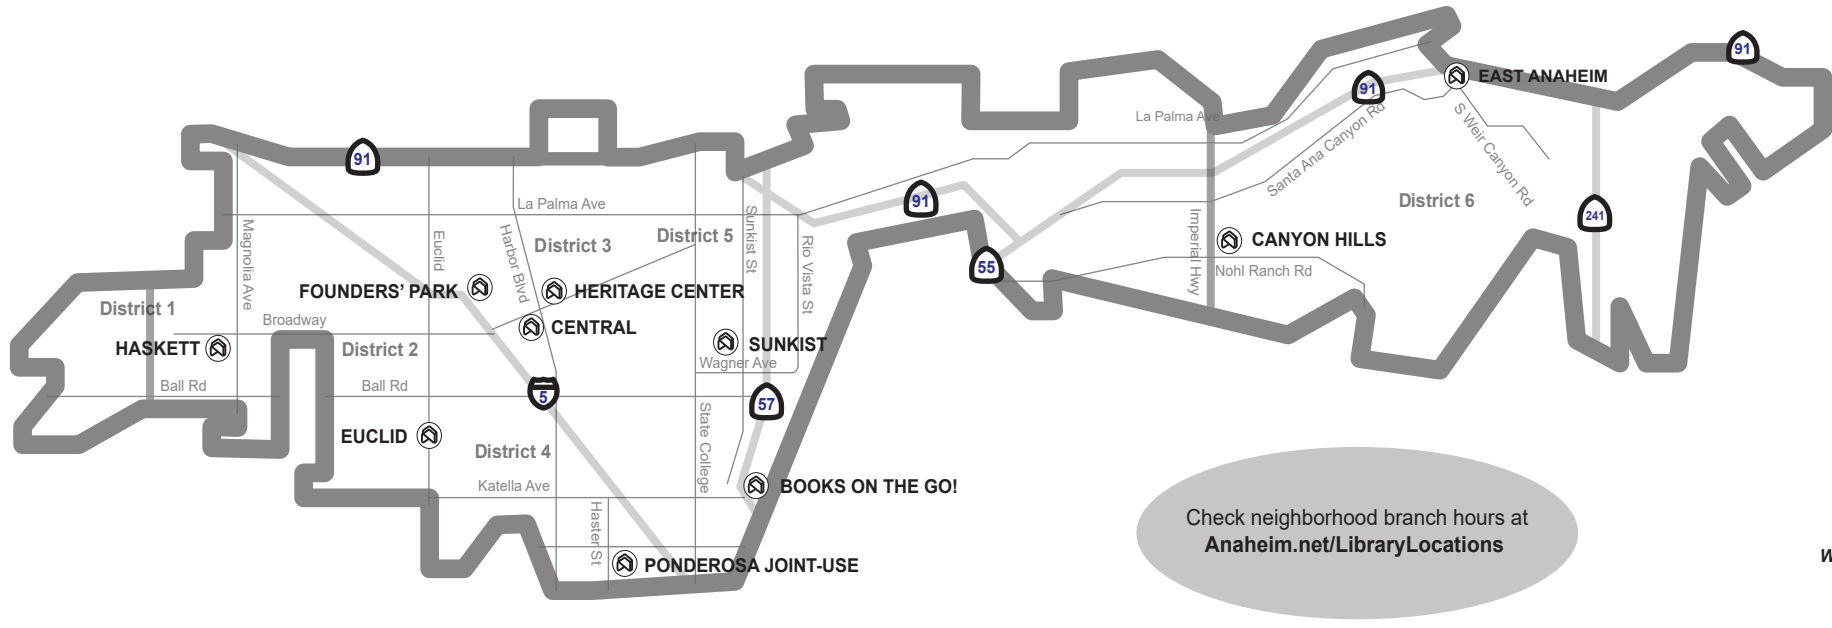

OUT OF SERVICE WHILE WE PUT ON OUR NEW LOOK!

16 	17 Pauline/Wilhelmina 2:30-3:30pm Miraloma FRC 4:15-5:15pm	18 Anna/La Palma 2:30-3:30pm Canfield/Acacia 4:15-5:15pm	19 Bush/Cypress 2:30-3:30pm Balsam/Curtis 4:15-5:15pm	20	21
23 Patrick Henry School 2:00-3:30pm Balsam/East 4:45-5:30pm	24 Pauline/Wilhelmina 2:30-3:30pm Miraloma FRC 4:15-5:15pm	25 Anna/La Palma 2:30-3:30pm Canfield/Acacia 4:15-5:15pm	26 Hermosa Village 2:45-4:00 pm Glen/Neighbors 4:30-5:30 pm	27	28
30 Chippewa/Crescent 3:45-4:30 pm Balsam/East 4:45-5:30pm	31 Pauline/Wilhelmina 2:30-3:30pm Miraloma FRC 4:15-5:15pm	Anna/La Palma 2:30-3:30pm Canfield/Acacia 4:15-5:15pm	Bush/Cypress 2:30-3:30pm Balsam/Curtis 4:15-5:15pm		

REQUERDE: LOS HORARIOS SON APROXIMADOS. LAS PARADAS PUEDEN SER CANCELADAS OCASIONALMENTE DEBIDO AL MAL TIEMPO, O PROBLEMAS MECÁNICOS DEL VEHÍCULO.

Your Neighborhood Anaheim Library

HASKETT BRANCH

2650 W. Broadway
Anaheim, CA 92804
(714) 765-5075

2626 E. Katella Ave
Anaheim, CA 92806
(714) 765-1725

Hours
Mon-Sun: 4:30 a.m. to 12 a.m.

BOOKS ON THE GO! is the Library's self-service kiosk at ARTIC (Anaheim Regional Transportation Intermodal Center). Grab your library card and check out bestselling and popular titles!

MOBILE LIBRARY stops at various locations around Anaheim. Find the route schedule at Anaheim.net/MobileLibrary.

STEAM ADVENTURES EXPLORATION ON WHEELS brings STEAM programs to sites across Anaheim. Find the monthly schedule at Anaheim.net/STEAM.