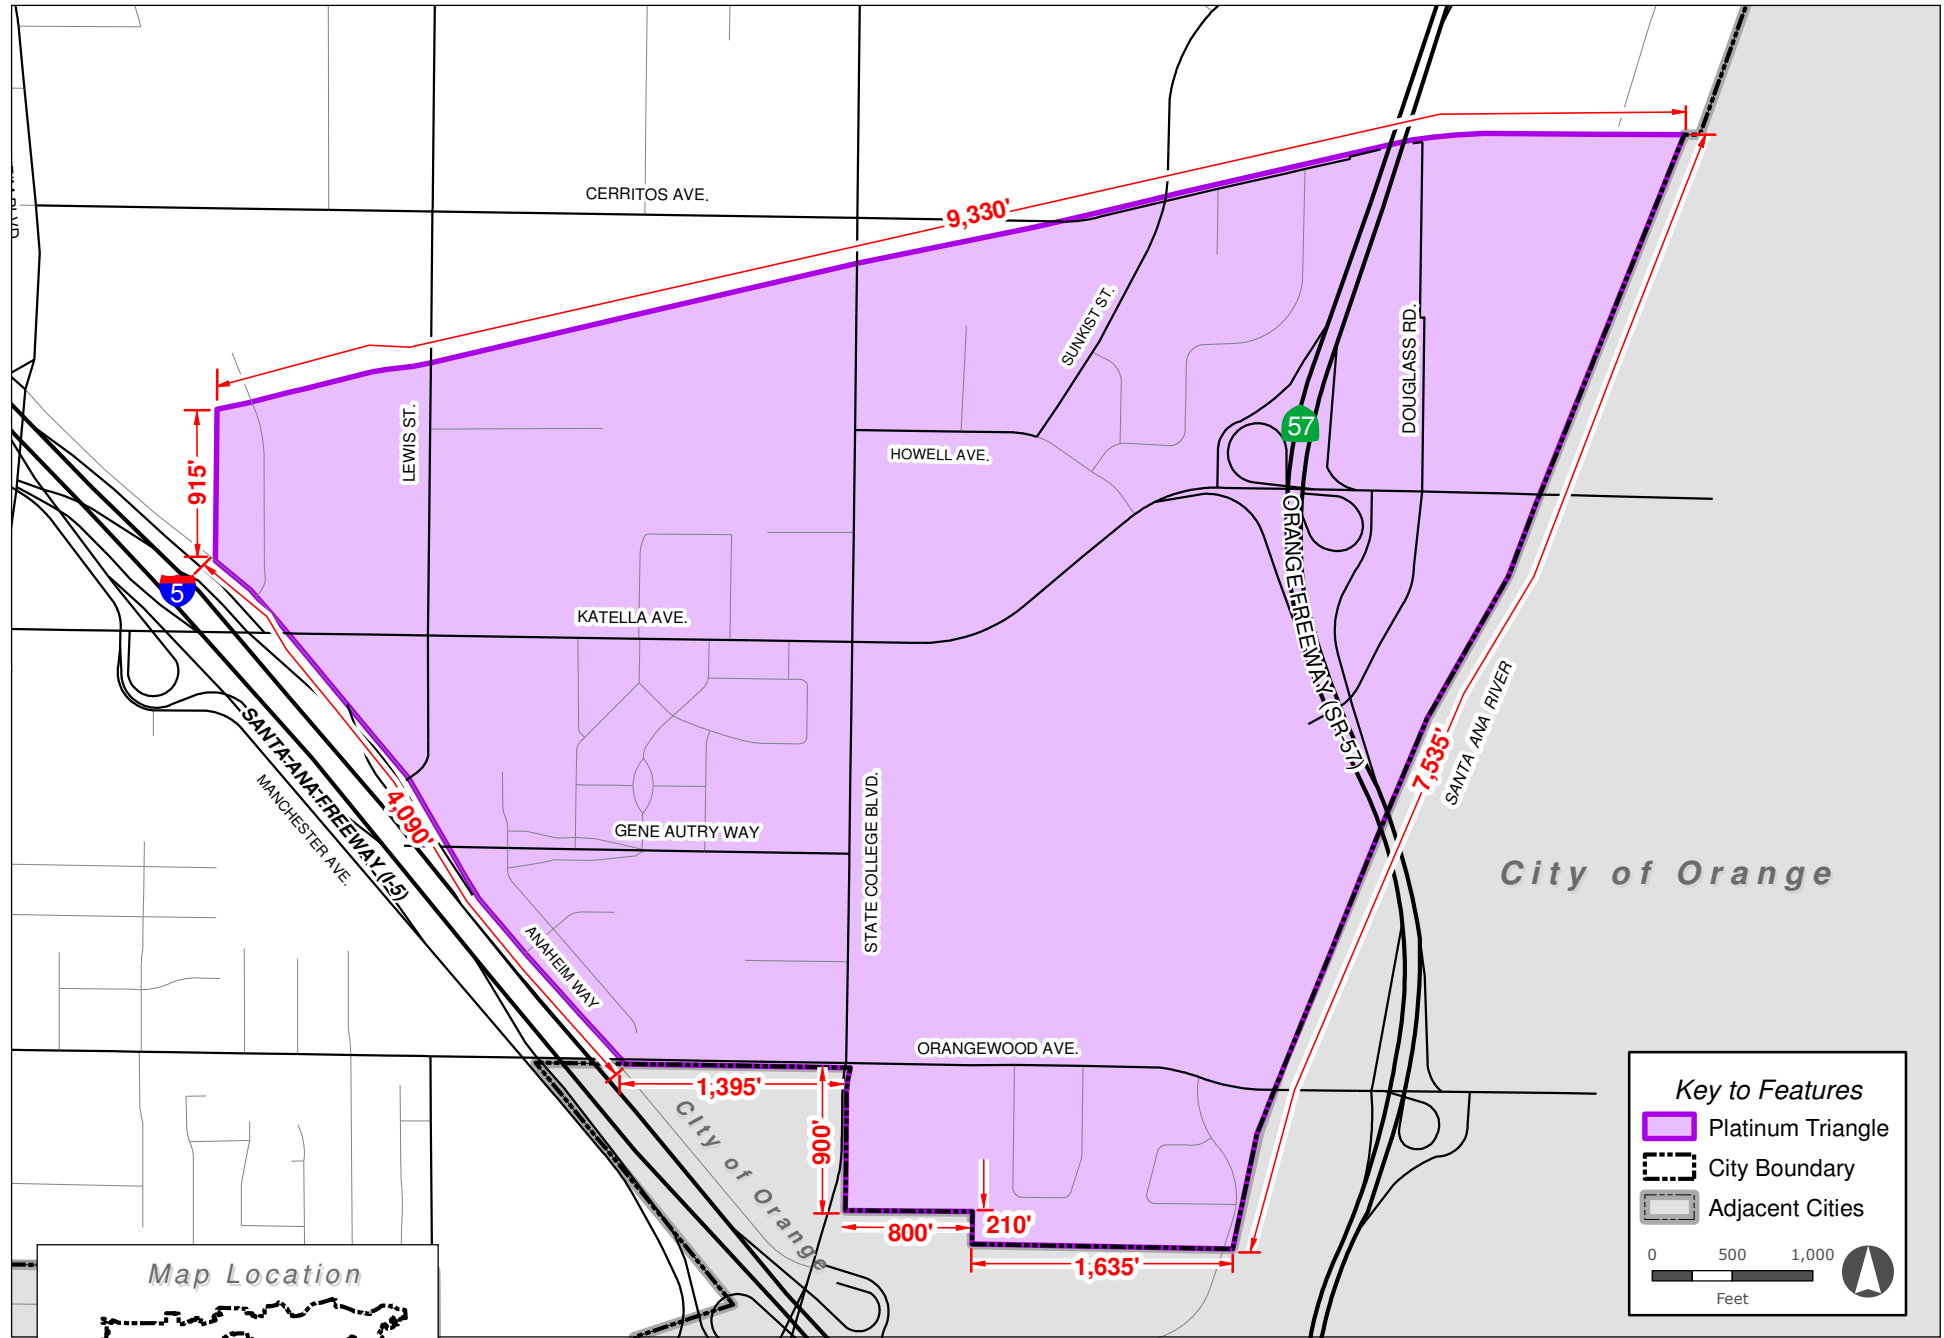

Key to Features

- Tourism Improvement District
- Anaheim City Boundary

Anaheim Tourism Improvement District

City of Anaheim
 Planning GIS
 July 21, 2010

Key to Features

- The Anaheim Resort™
- City Boundary
- Adjacent Cities

0 500 1,000
Feet

The Anaheim Resort™ LEGAL DESCRIPTION

City of Anaheim
Planning GIS
July 20, 2010

Key to Features

- Platinum Triangle
- City Boundary
- Adjacent Cities

0 500 1,000
Feet

The Platinum Triangle LEGAL DESCRIPTION