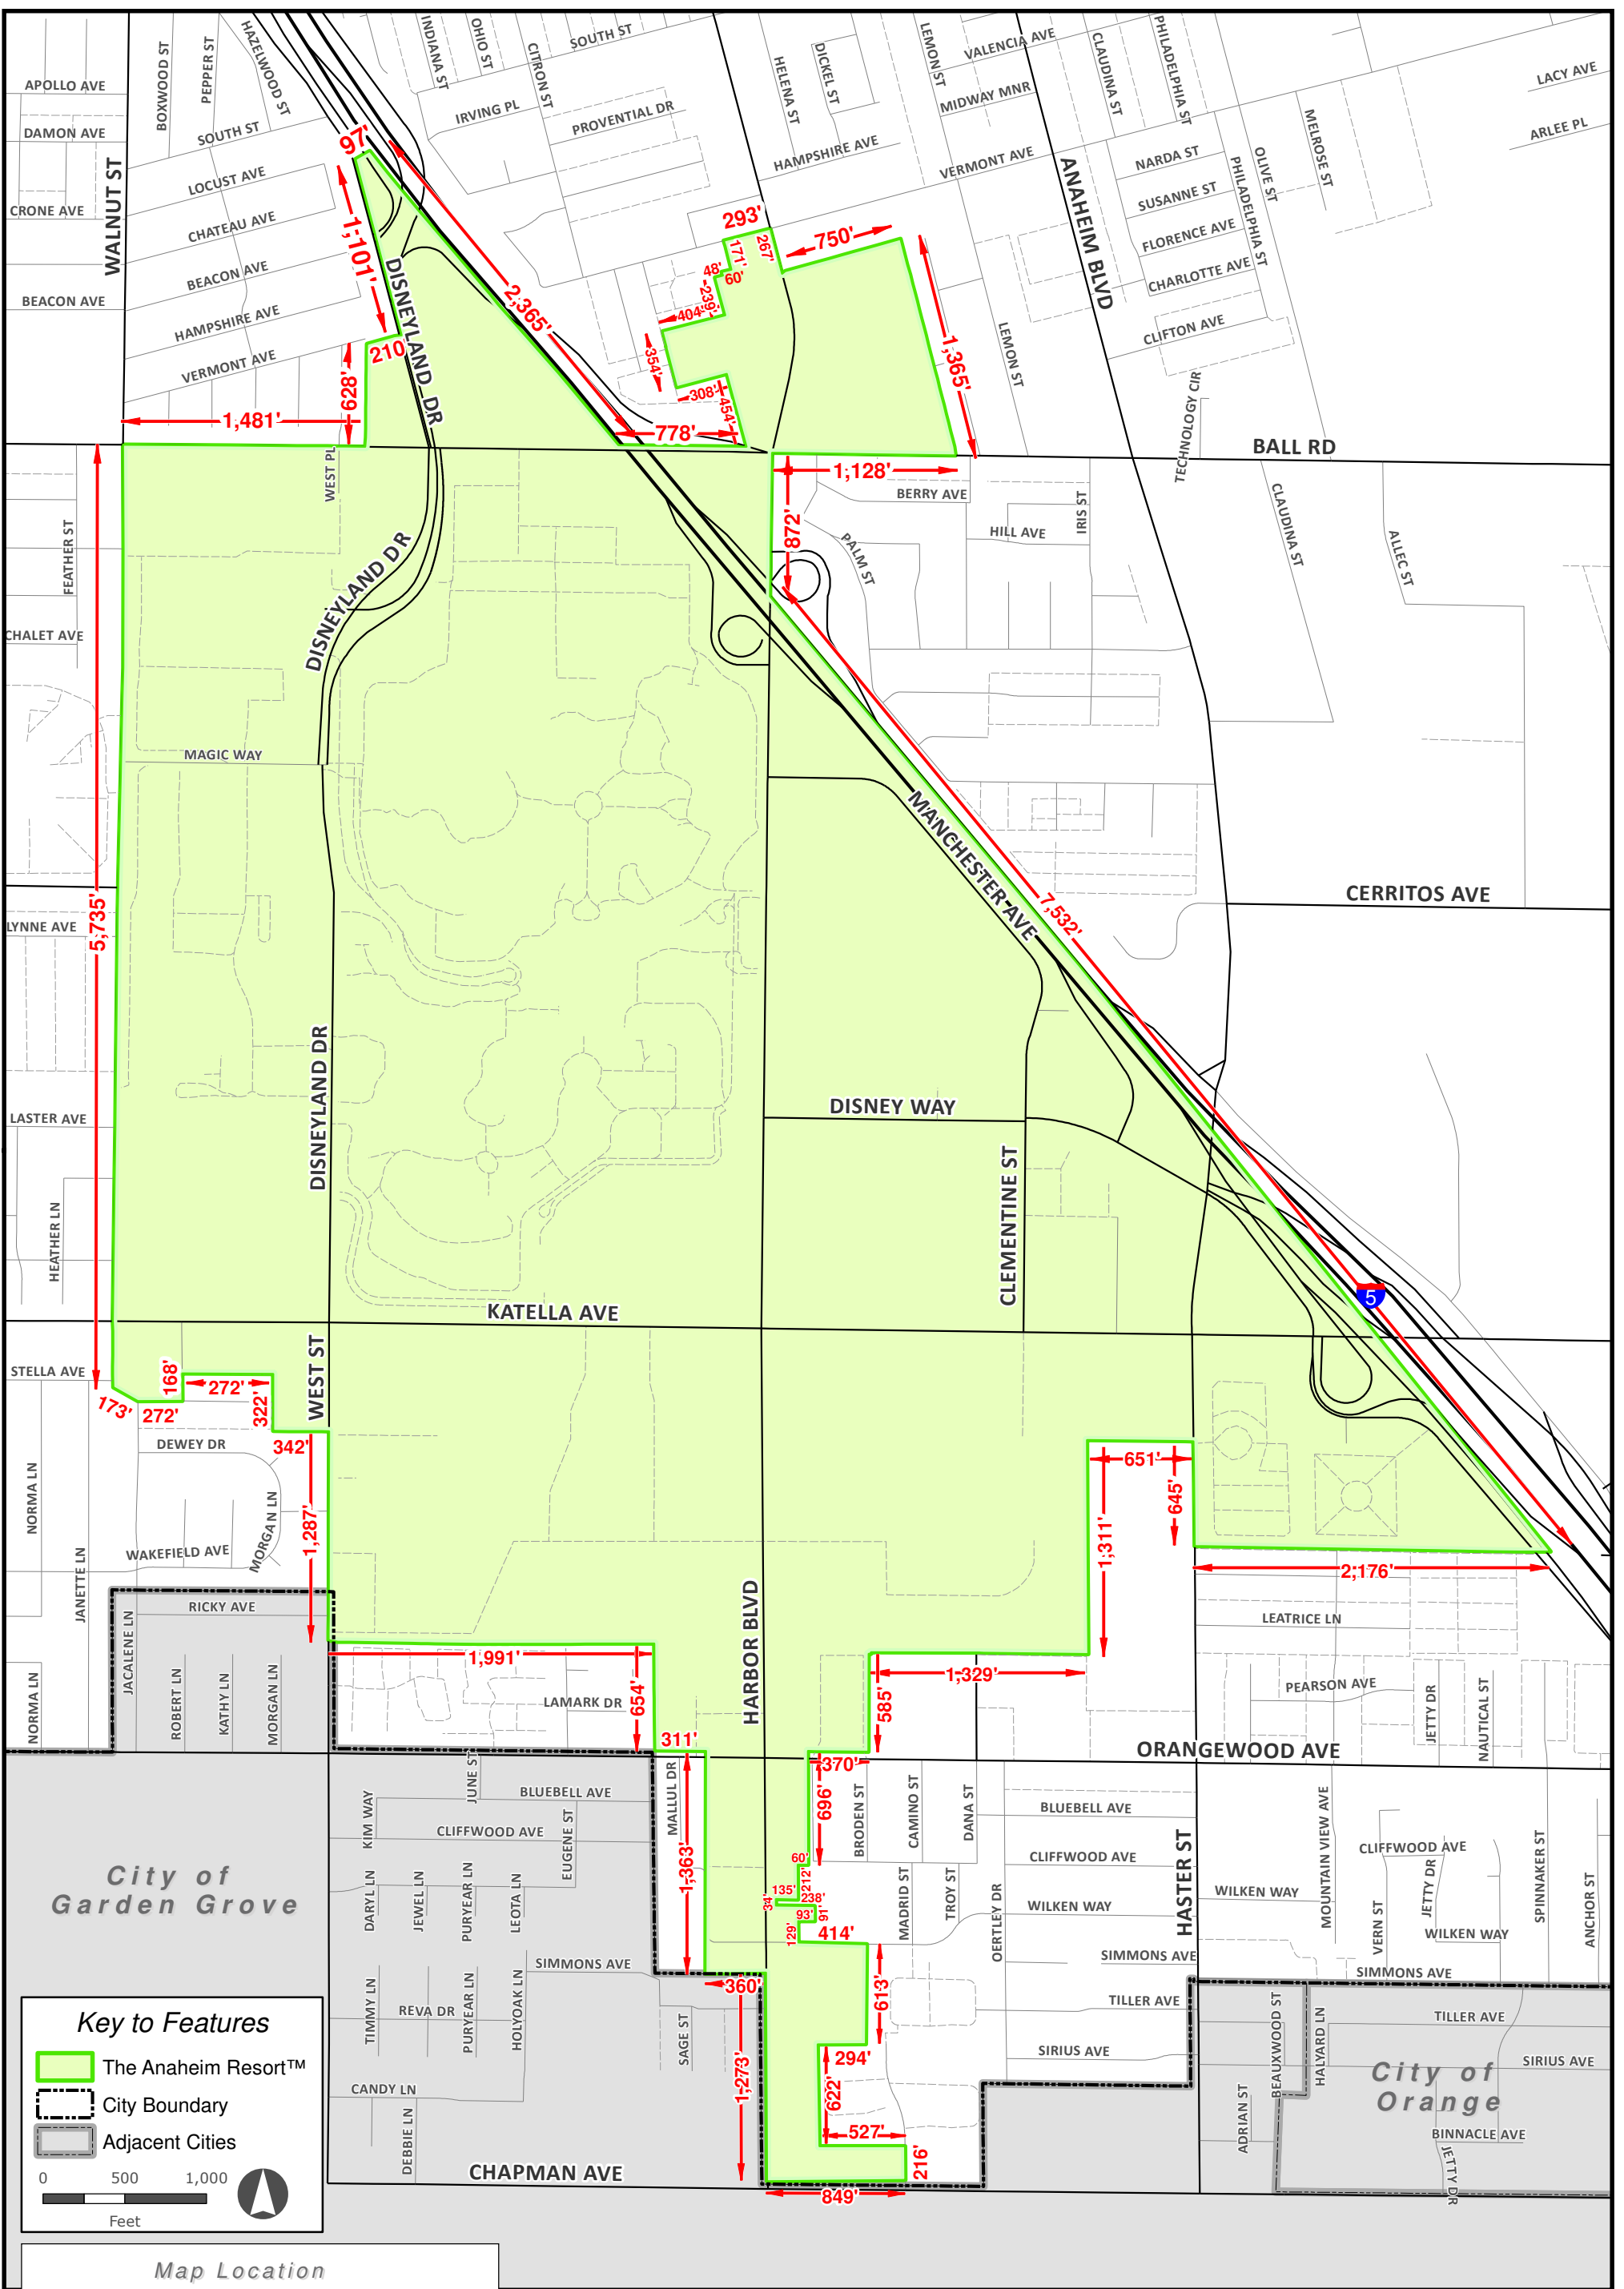

Key to Features

- Tourism Improvement District
- Anaheim City Boundary

Anaheim Tourism Improvement District

City of Anaheim
 Planning GIS
 July 21, 2010

Key to Features

- The Anaheim Resort™
- City Boundary
- Adjacent Cities

0 500 1,000
Feet

The Anaheim Resort™ LEGAL DESCRIPTION

City of Anaheim
Planning GIS
July 20, 2010

Key to Features

- Platinum Triangle
- City Boundary
- Adjacent Cities

0 500 1,000
Feet

The Platinum Triangle LEGAL DESCRIPTION